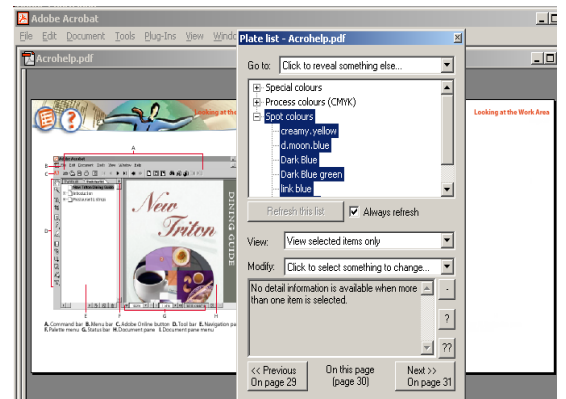

Quite Revealing

Quite Revealing is an Adobe® Acrobat® plug-in. It works with the full Acrobat 7.0, 6.0, 5.0 and 4.0. NOT the free Acrobat Reader.

When you start it you will be able to choose what information you want to see. All functions are only one click away from this control centre.

In each view you will see a list of all the items in the file. Here is the RGB, process and spot plates.

You can see side-by-side, a live view of the document. If you zoom, scroll or edit the view will follow.

Each type of view can have suitable actions. This is the view of embedded profiles. You can set, remove or export profiles.

Other actions include: rename, recolour or merge spot plates; convert spot plate to process; remove or apply transfer functions; remove halftone; remove transparency effects.

All actions apply to the whole document and most with just one click.

Quite Revealing is simple to use and quick to learn. There are no special training needs. The central control panel and visual tracking makes it an uncomplicated tool to use and easy to follow on screen.