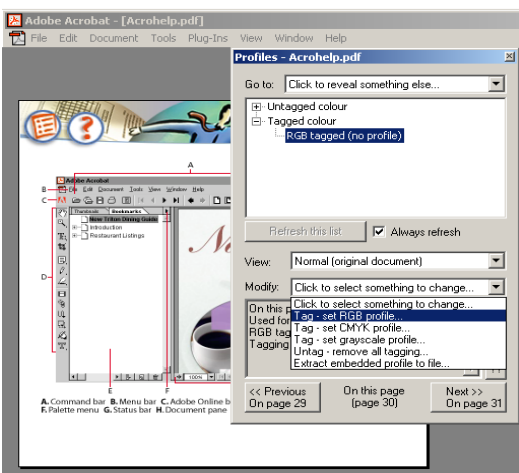

Quite Revealing

Quite Revealing is an Adobe® Acrobat® plug-in. It works with the full Acrobat 7.0, 6.0, 5.0 and 4.0. NOT the free Acrobat Reader.

When you start it you will be able to choose what information you want to see. All functions are only one click away from this control centre.

In each view you will see a list of all the items in the file. Here is the RGB, process and spot plates.

You can see side-by-side, a live view of the document. If you zoom, scroll or edit the view will follow.

Each type of view can have suitable actions. This is the view of embedded profiles. You can set, remove or export profiles.

Other actions include: rename, recolour or merge spot plates; convert spot plate to process; remove or apply transfer functions; remove halftone; remove transparency effects.

All actions apply to the whole document and most with just one click.

Quite Revealing is simple to use and quick to learn. There are no special training needs. The central control panel and visual tracking makes it an uncomplicated tool to use and easy to follow on screen.